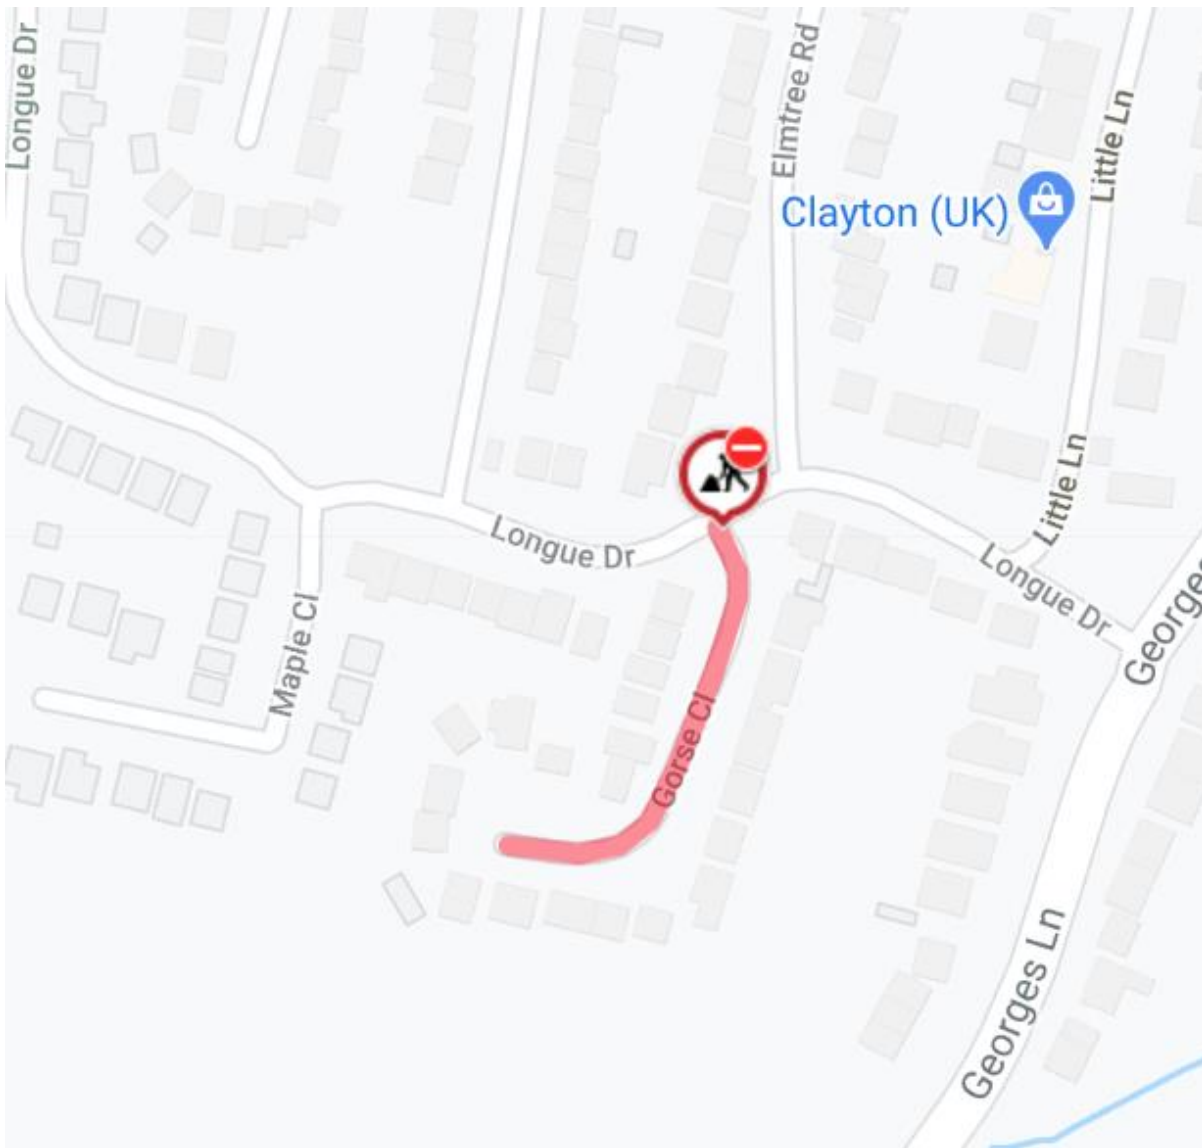

In partnership with

**Nottinghamshire
County Council**

Advanced Roadworks Bulletin – Gedling Area Temporary Road Closure – Calverton

Road No. & Location	GORSE CLOSE, CALVERTON (From its junction with Longue Drive for its whole length)
Dates/Times	From Monday 15th February 2021 until Friday 19th February 2021 (Weekdays only from 07.30 hours until 15.30 hours daily)
Carried Out By:	Via East Midlands Ltd in Partnership with NCC
Nature of Restriction	Temporary Prohibition of Driving
Nature of Works	Carriageway Patching Works
Alternative Route	N/A
Enquires	Garry Elsom, Via East Midlands Ltd Tel: 0115 8042167
Emergency Contact	Garry Elsom, Via East Midlands Ltd Mob: 07883 114422 NCC Customer Contact Centre Tel No: 0300 5008080

Temporary Road Closure (Red)

(Ref: G21-009 Advanced Roadworks Bulletin)